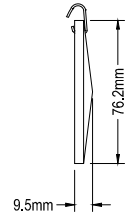

CRYSTAL ASSEMBLY SHEET INSTRUCTION

329C06 Cubic 6 Lights Chandelier

FRONT VIEW

SIDE VIEW

100 PCS CRYSTAL WITH HOOKS

Hang the crystal on the fixture using 2 hooks provided.