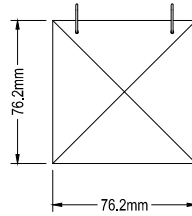

CRYSTAL ASSEMBLY SHEET INSTRUCTION

329C06 Cubic 6 Lights Chandelier

FRONT VIEW

SIDE VIEW

100 PCS CRYSTAL WITH HOOKS

Hang the crystal on the fixture using 2 hooks provided.