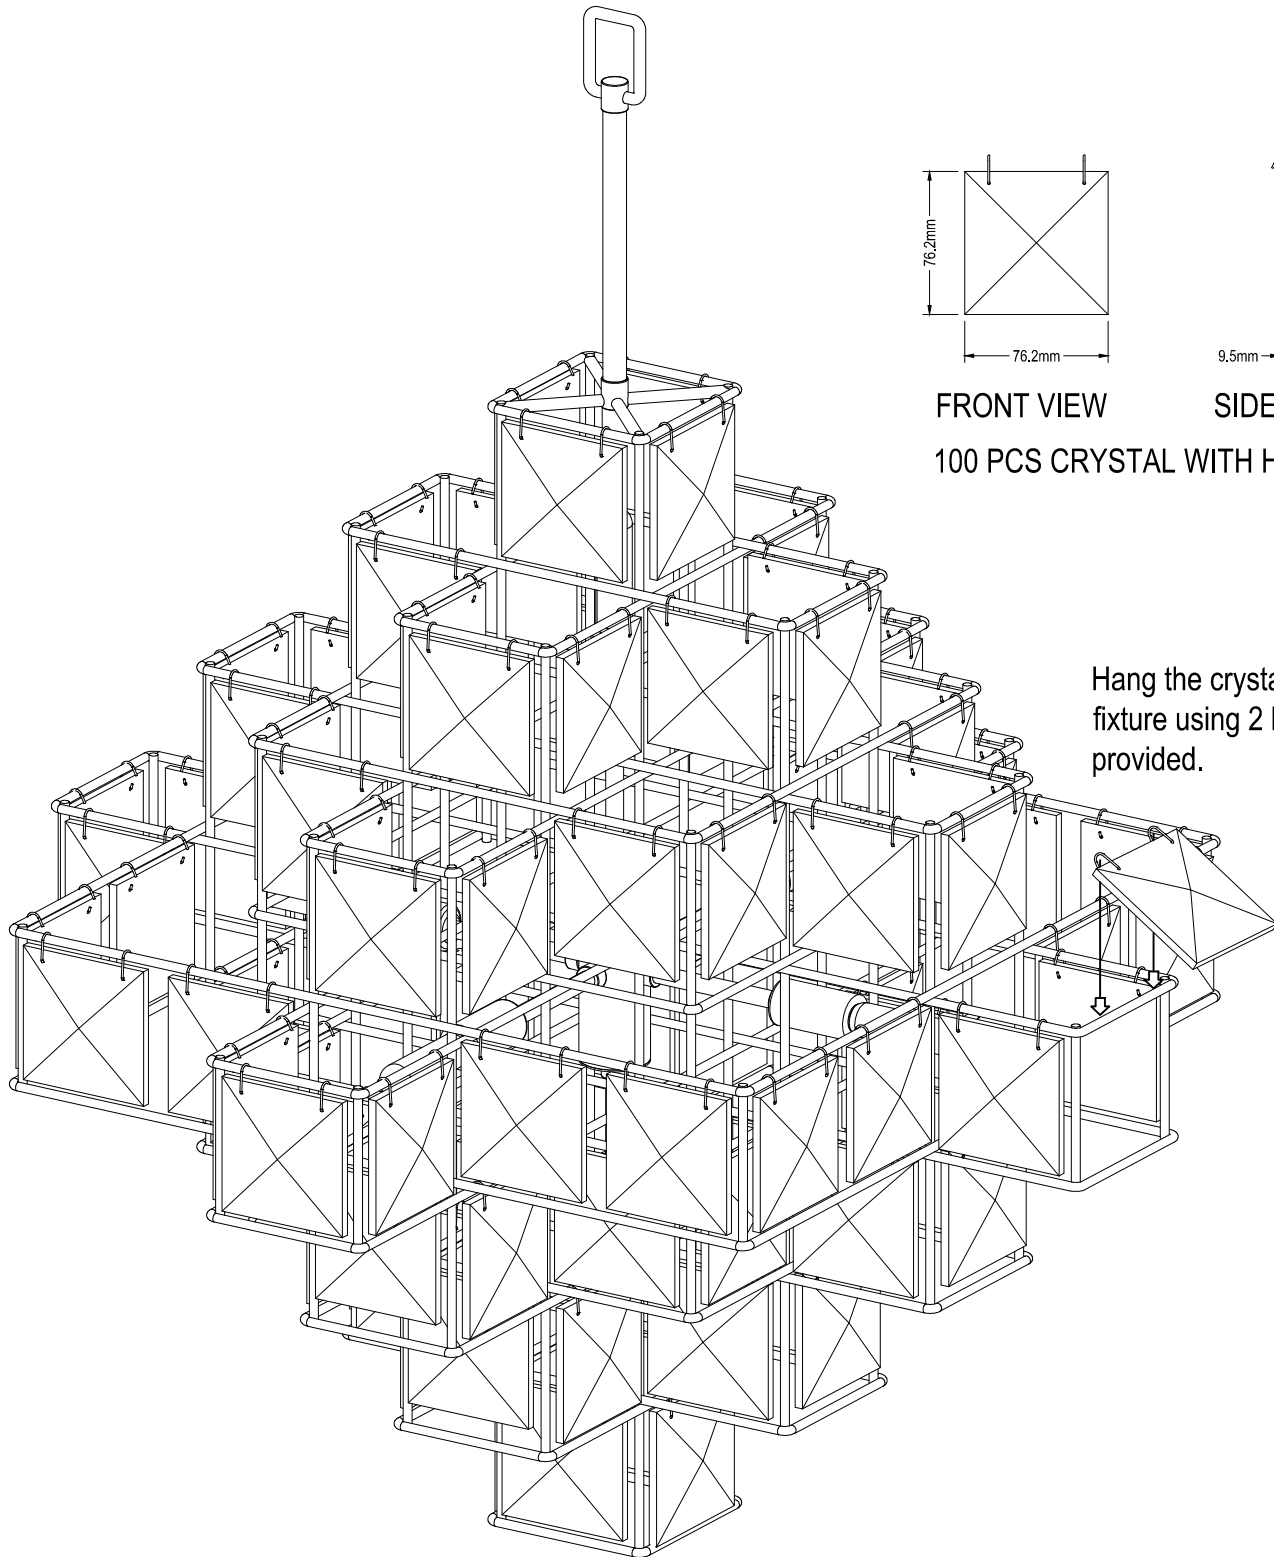

CRYSTAL ASSEMBLY SHEET INSTRUCTION

329C06 Cubic 6 Lights Chandelier

FRONT VIEW

SIDE VIEW

100 PCS CRYSTAL WITH HOOKS

Hang the crystal on the fixture using 2 hooks provided.